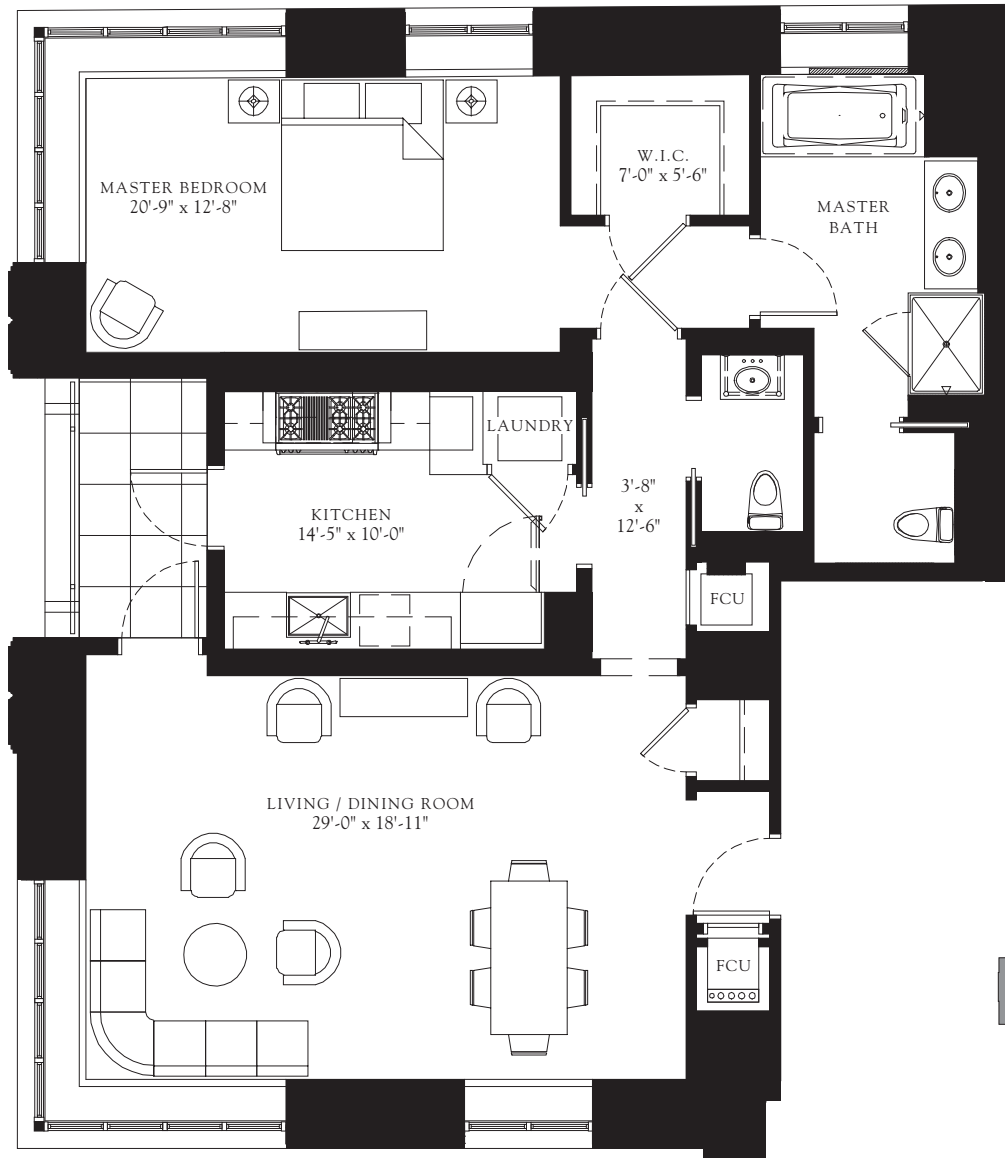

THE RITZ-CARLTON RESIDENCES

CHICAGO, MAGNIFICENT MILE

UNIT D

1 BEDROOM / 1.5 BATH • 1,423 INTERIOR SF • FLOORS 14-26

118 East Erie, Chicago | (312) 266-8880 | theresidenceschicago.com

Room dimensions are measured to the window line. All plans are subject to change without notice.