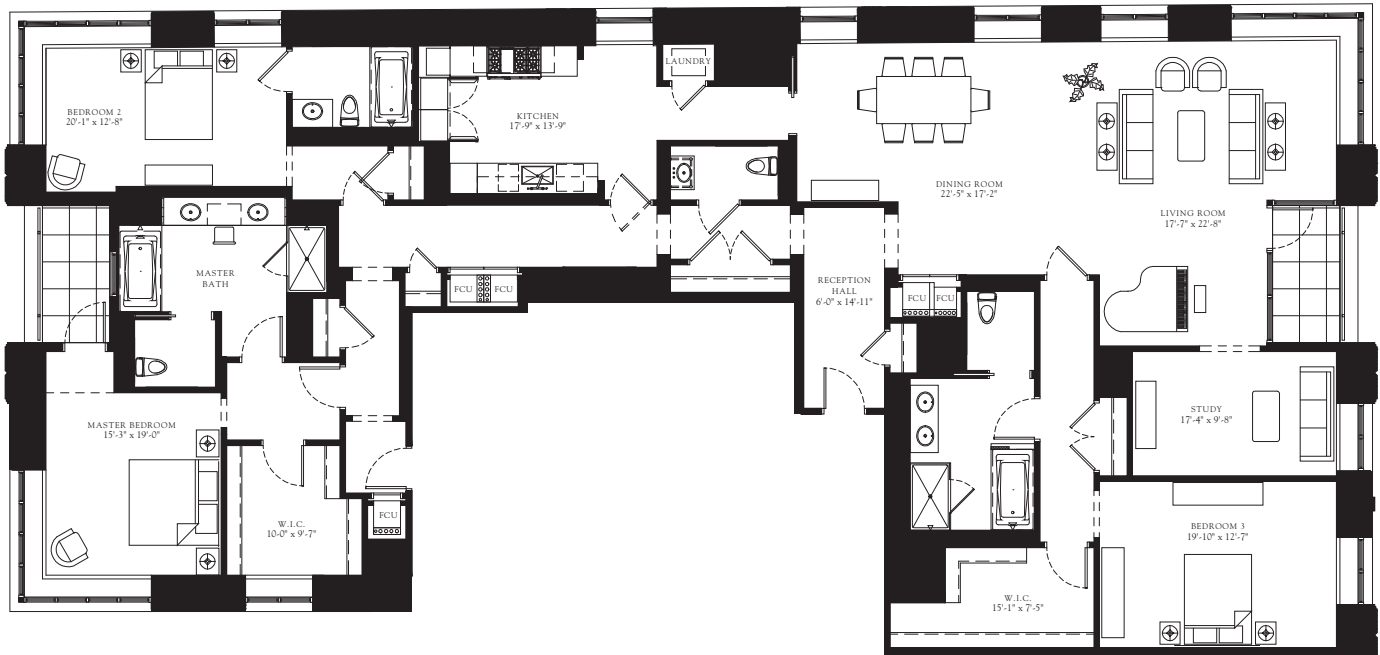

THE RITZ-CARLTON RESIDENCES

CHICAGO, MAGNIFICENT MILE

UNIT H

3 BEDROOM & STUDY / 3.5 BATH • 3,661 INTERIOR SF • FLOOR 37

118 East Erie, Chicago | (312) 266-8880 | theresidenceschicago.com

Room dimensions are measured to the window line. All plans are subject to change without notice.