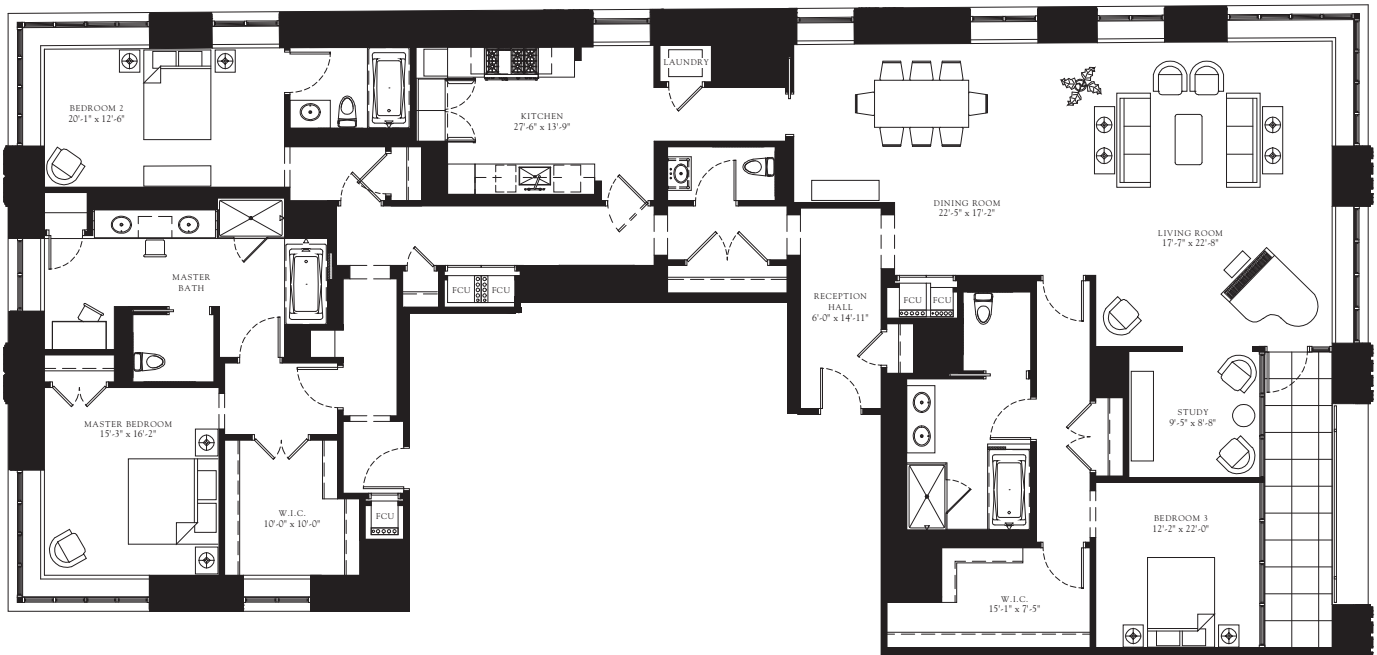

THE RITZ-CARLTON RESIDENCES

CHICAGO, MAGNIFICENT MILE

UNIT K

3 BEDROOM & STUDY / 3.5 BATH • 3,634 INTERIOR SF • FLOOR 38

118 East Erie, Chicago | (312) 266-8880 | theresidenceschicago.com

Room dimensions are measured to the window line. All plans are subject to change without notice.