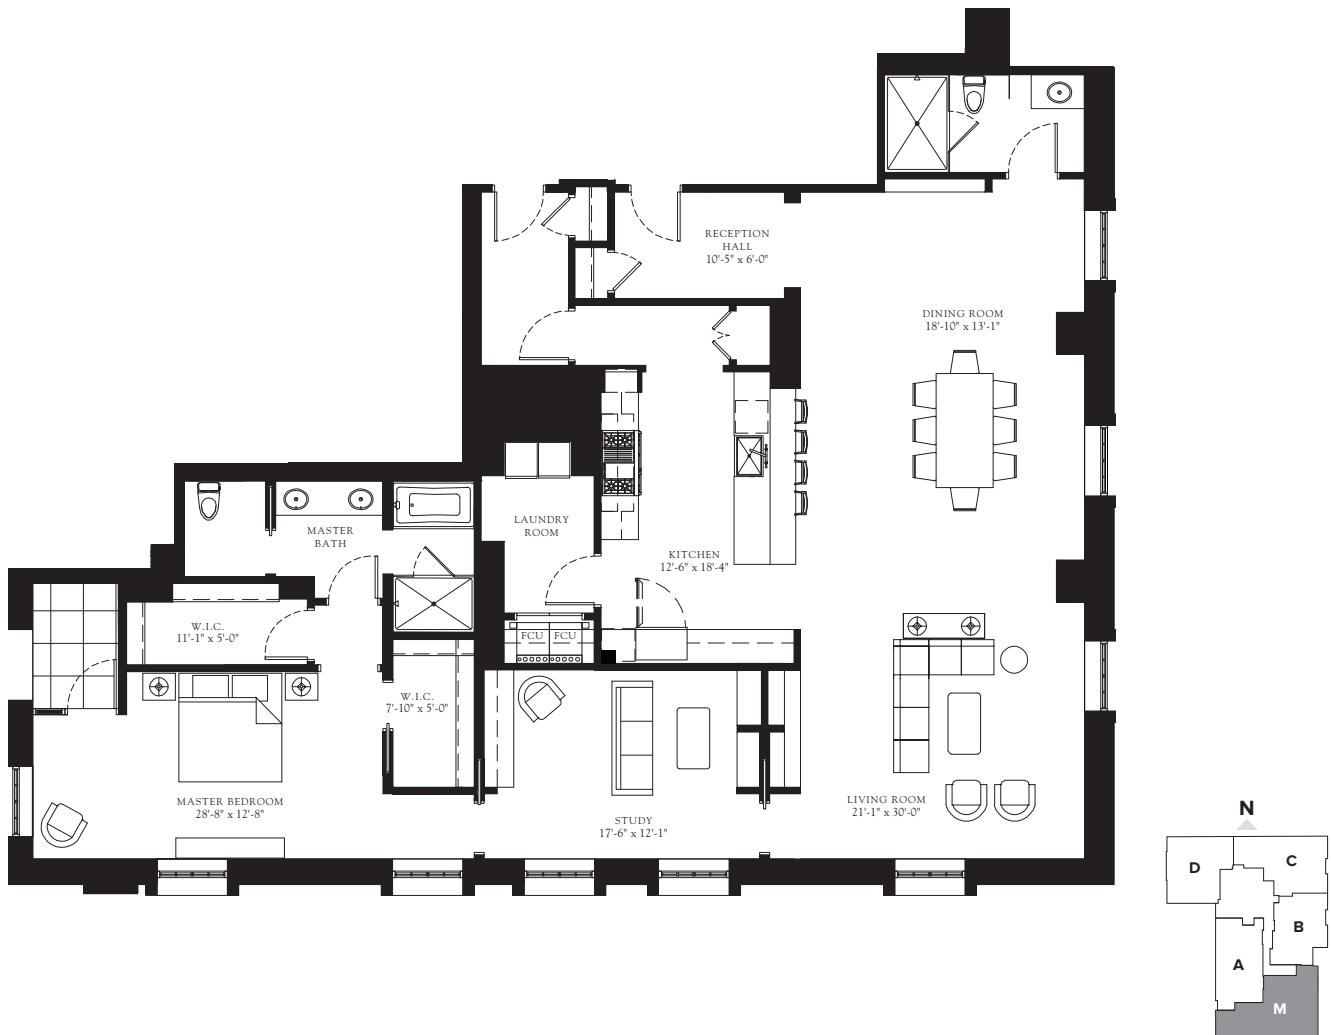

## UNIT M

1 BEDROOM & STUDY / 2 BATH • 2,577 INTERIOR SF • FLOOR 14

118 East Erie, Chicago | (312) 266-8880 | [theresidenceschicago.com](http://theresidenceschicago.com)

Room dimensions are measured to the window line. All plans are subject to change without notice.